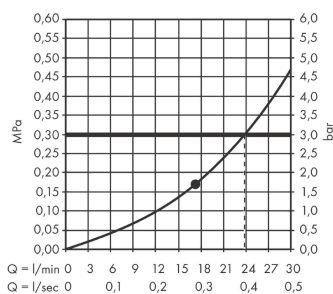

Flowchart

The consumption was measured in combination with the appropriate fittings (thermostat/mixer/in-wall valve) to reflect actual application in practice.