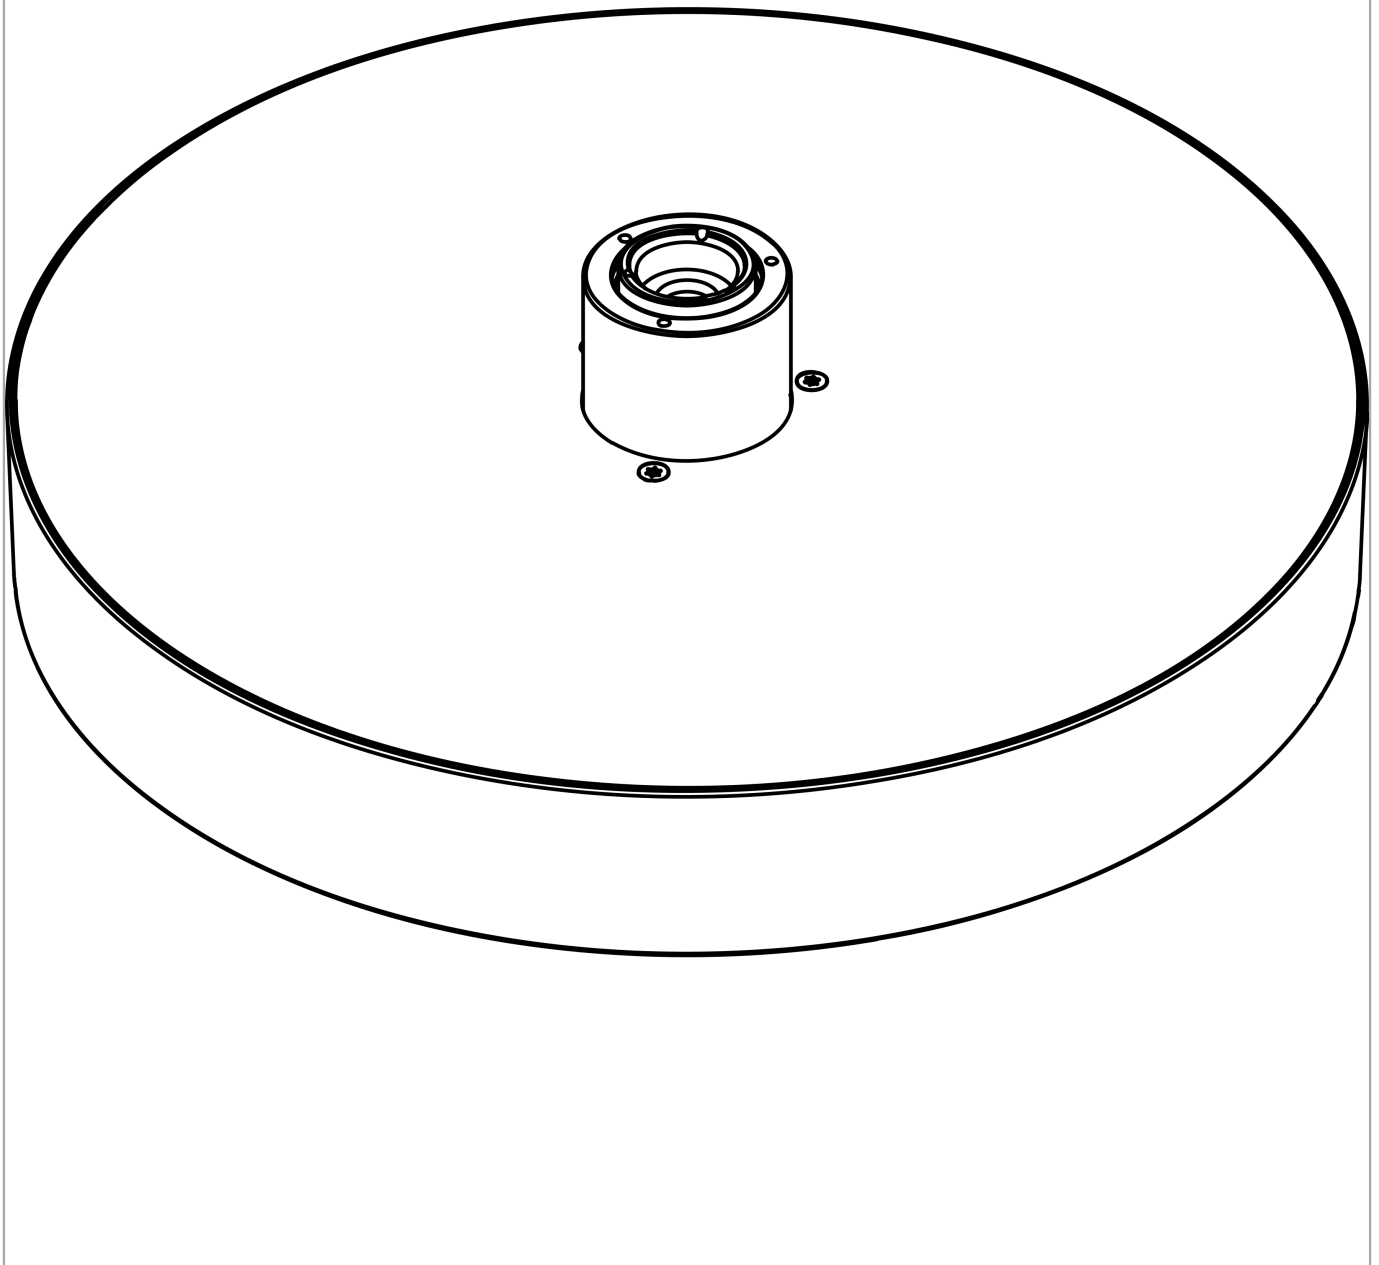

##### product features

- shower head size: 360 mm
- spray type: PowderRain
- ball-joint: overhead shower angle (2 x 5°) adjustable
- frame: metal
- material spray disc: aluminium
- spray disc surface: graphite
- maximum flow rate at 3 bar: 20,3 l/min
- flow rate PowderRain spray (at 3 bar): 20,3 l/min
- overhead shower removable for cleaning
- installation: ceiling or wall
- connection thread G ½
- connection dimension: DN15

#### Scale drawing

#### Flowchart

The consumption was measured in combination with the appropriate fittings (thermostat/mixer/in-wall valve) to reflect actual application in practice.

Rainfinity  
Overhead shower 360 1jet  
Surfaces: Polished Gold Optic Article Number: 26231990

## Exploded Drawing

Year of production: >04/21

**Rainfinity**  
**Overhead shower 360 1jet**  
 Surfaces: **Polished Gold Optic**    Article Number: **26231990**