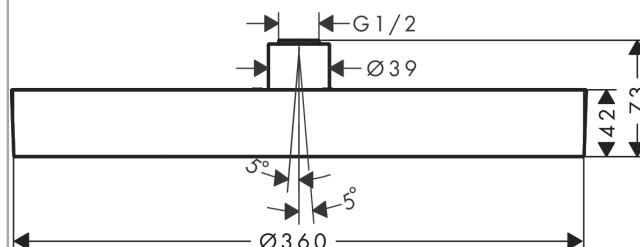

##### product features

- shower head size: 360 mm
- spray type: PowderRain
- ball-joint: overhead shower angle (2 x 5°) adjustable
- frame: metal
- material spray disc: aluminium
- spray disc surface: graphite
- maximum flow rate at 3 bar: 20,3 l/min
- flow rate PowderRain spray (at 3 bar): 20,3 l/min
- overhead shower removable for cleaning
- installation: ceiling or wall
- connection thread G ½
- connection dimension: DN15

#### Scale drawing